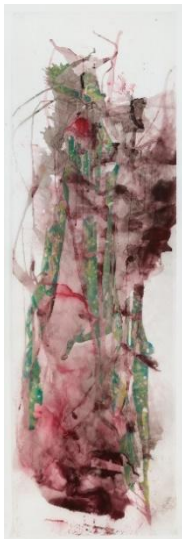

Gallery Copy

Keren Anavy
Garden of Living Images
Sunroom Project Space

Wave Hill

The plants that prompted the paintings:

Clematis tangutica (orange peel clematis)

Left: *Taxodium distichum* (bald cypress)

Right: *Salvia leucantha* 'Santa Barbara' (Mexican bush sage cultivar)

Gallery Copy

Enkianthus perulatus 'Compactus' (white enkianthus cultivar)

Gallery Copy

Enkianthus perulatus 'Compactus' (white enkianthus cultivar)

Gallery Copy

Epilobium canum (California fuschia) and *Yucca filamentosa* (Adam's needle)

Isodon longitubus (trumpet spurflower)

Gallery Copy

Left: *Euphorbia characias* 'Portuguese Velvet' and *Parthenocissus quinquefolia* (Virginia creeper)

Right: *Carpinus caroliniana* (American hornbeam)

Top: *Mahonia eurybracteata* (soft caress mahonia)

Left: *Salvia* 'El Cielo Blue' (blue sky sage)

Right: *Gomphocarpus physocarpus* (balloonplant)

Gallery Copy

Colchicum autumnale 'Lilac Wonder' (autumn crocus cultivar)

Gallery Copy

***Salvia leucantha* 'Santa Barbara' (Mexican bush sage cultivar)**